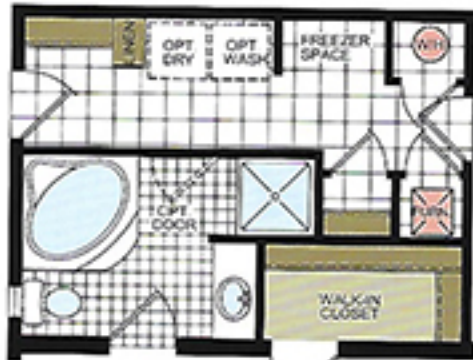

BRIARWOOD

MODEL 256
26'-8" x 56'
3 bed-2 bath
1493 sq. ft.

Shown with Optional Exterior and Site-built Porch by Others

OPTIONAL MASTER BATH WITH REAR ENTRY

OPTIONAL KITCHEN AND DINING AREA