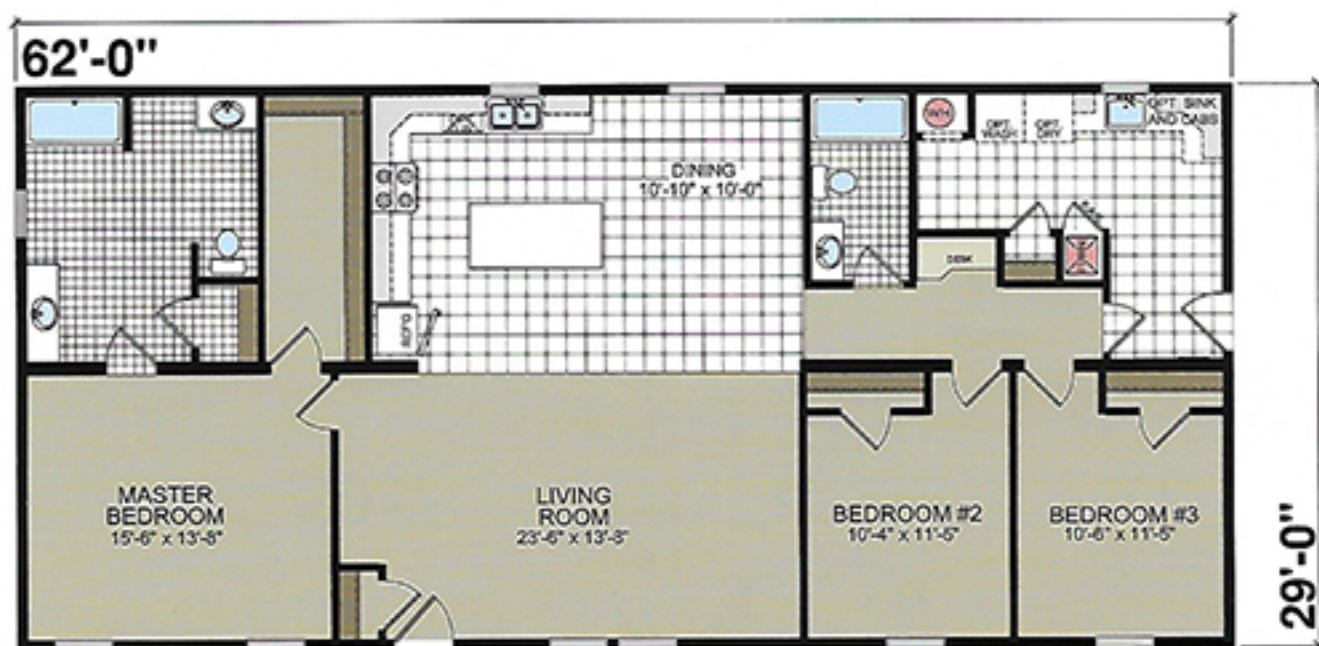

CN961

29' x 62'
3 bed-2 bath
1798 sq. ft.

Shown with optional dormers and window

CN961

29'x 62'
3 bed-2 bath
1798 sq. ft.