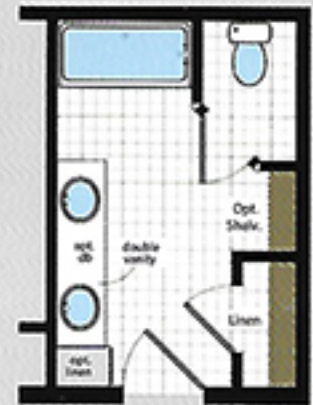

THE CABIN OPTIONS

AVAILABLE ON ALL MODELS

Opt. Basement Access

(note: for MOD only, windows with dormer to be re-centered in space)

Std. Kitchen

Opt. 8' Prow Porch

Opt. Enter. Center

(note: windows with dormer to be re-centered in space)

OPTIONS AVAILABLE ON 56' 60' AND 64' MODELS

Opt. Master Bath A

Opt. Master Bath B

Opt. 7 window

Opt. Master Bath C

STUNNING INTERIORS

WELCOME

Unplug