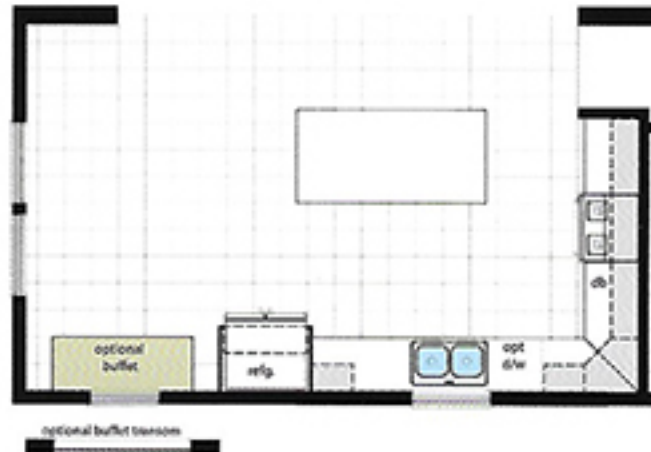

THE CABIN OPTIONS

AVAILABLE ON ALL MODELS

Opt. Basement Access

(note: for MOD only, windows with dormer to be re-centered in space)

Std. Kitchen

Opt. 8' Prow Porch

Opt. Enter. Center

(note: windows with dormer to be re-centered in space)

OPTIONS AVAILABLE ON 56' 60' AND 64' MODELS

Opt. Master Bath A

Opt. Master Bath B

Opt. 7 window

Opt. Master Bath C

STUNNING INTERIORS

WELCOME

Unplug