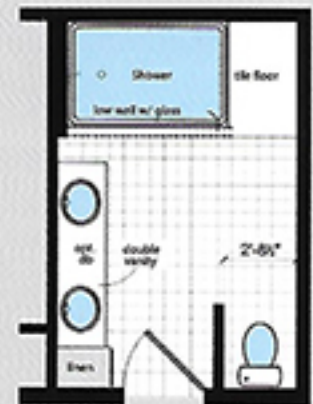

THE CABIN OPTIONS

AVAILABLE ON ALL MODELS

Opt. Basement Access

(note: for MOD only, windows with dormer to be re-centered in space)

Std. Kitchen

Opt. 8' Prow Porch

Opt. Enter. Center

(note: windows with dormer to be re-centered in space)

OPTIONS AVAILABLE ON 56' 60' AND 64' MODELS

Opt. Master Bath A

Opt. Master Bath B

Opt. 7 window

Opt. Master Bath C

STUNNING INTERIORS

WELCOME

Unplug