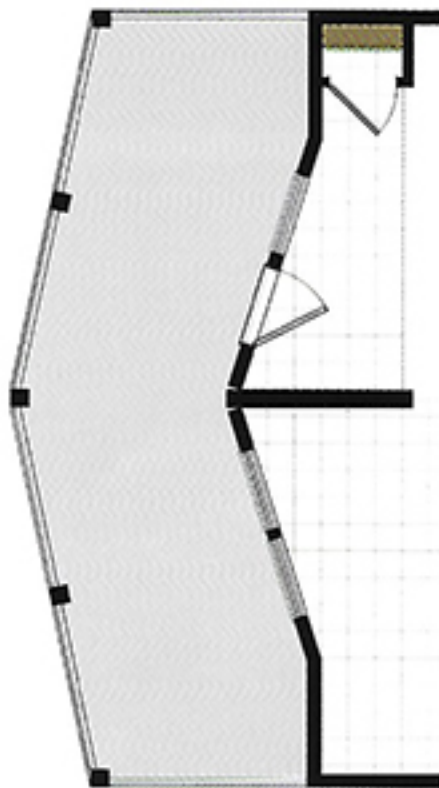

THE CABIN OPTIONS

AVAILABLE ON ALL MODELS

Opt. Basement Access

(note: for MOD only, windows with dormer to be re-centered in space)

Std. Kitchen

Opt. 8' Prow Porch

Opt. Enter. Center

(note: windows with dormer to be re-centered in space)

OPTIONS AVAILABLE ON 56' 60' AND 64' MODELS

Opt. Master Bath A

Opt. Master Bath B

Opt. 7 window

Opt. Master Bath C

STUNNING INTERIORS

WELCOME

Unplug