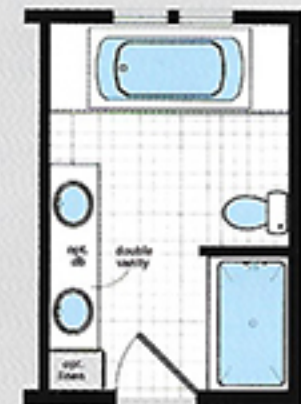

THE CABIN OPTIONS

AVAILABLE ON ALL MODELS

Opt. Basement Access

(note: for MOD only, windows with dormer to be re-centered in space)

Std. Kitchen

Opt. 8' Prow Porch

Opt. Enter. Center

(note: windows with dormer to be re-centered in space)

OPTIONS AVAILABLE ON 56' 60' AND 64' MODELS

Opt. Master Bath A

Opt. Master Bath B

Opt. 7 window

Opt. Master Bath C

STUNNING INTERIORS

WELCOME

Unplug