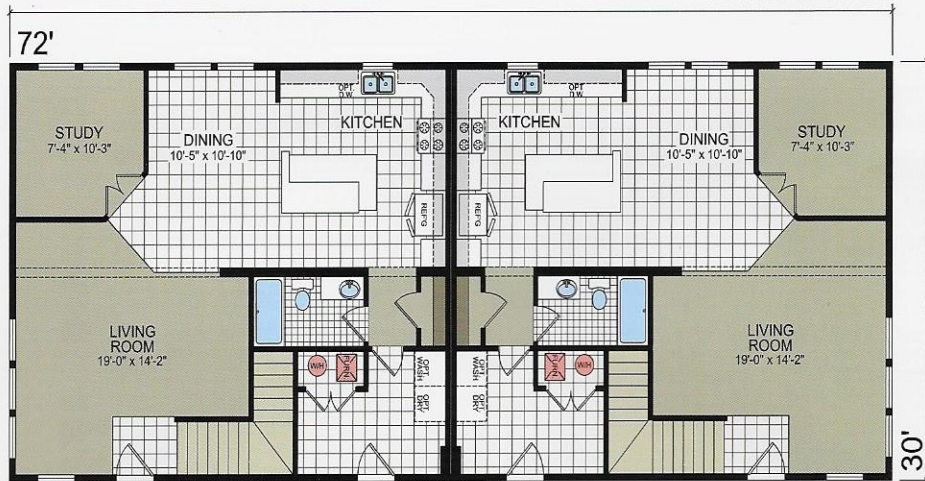

**T-40**  
THE HARTFORD

72' x 30'  
4 bed-3 bath  
2160 sq. ft.  
per unit

Shown with optional exterior

FIRST STORY

SECOND STORY